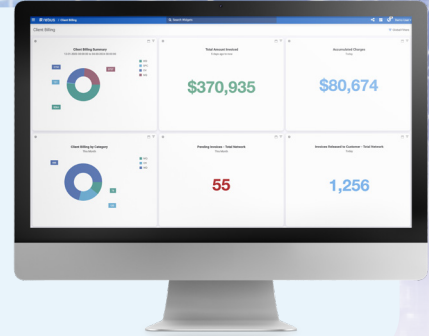

Rebus 3PL Billing

Flexible and transparent processes for each client across the network

Rebus 3PL Billing automates billing processes for each client, optimizing for time and performance. With complete flexibility, create unique customer logic for varying billing cycles and payment terms, easily customizing process flows, tasks, and generating reports.